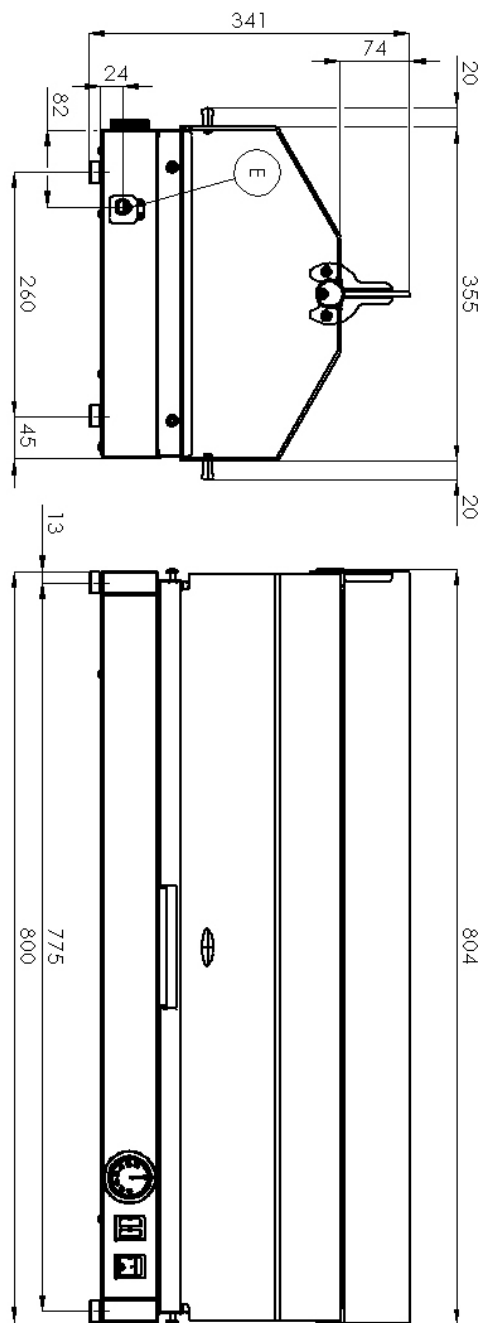

SAP Code	00004950	Power electric [kW]	0.700
Net Width [mm]	804	Loading	230 V / 1N - 50 Hz
Net Depth [mm]	355	Minimum device temperature [°C]	30
Net Height [mm]	341	Maximum device temperature [°C]	60
Net Weight [kg]	5.00		

Technical data sheet

Technical drawing

Display case heated 80x35

Model

SAP Code

00004950

Technical data sheet

Technical parameters

Display case heated 80x35

Model

SAP Code

00004950

1. SAP Code:

00004950

2. Net Width [mm]:

804

3. Net Depth [mm]:

355

4. Net Height [mm]:

341

5. Net Weight [kg]:

5.00

6. Gross Width [mm]:

400